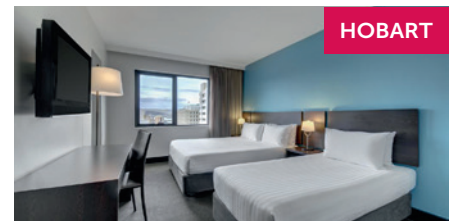

SmartSTAY inclusions are:

- ✓ Breakfast daily
- ✓ Wi-Fi internet access
- ✓ Room upgrade (subject to availability on check-in)

Novotel Airport Darwin

SmartSTAY inclusions are:

- ✓ Breakfast daily
- ✓ Wi-Fi internet access
- ✓ Room upgrade (subject to availability on check-in)