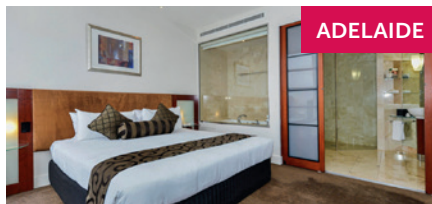

# Australia and New Zealand SmartSTAY Hotels

ADELAIDE

Mantra Hindmarsh Square

SmartSTAY complimentary inclusions:

- ✓ Breakfast daily
- ✓ Wi-Fi internet access
- ✓ 20% discount off food & beverage (excl. mini bar and room service)