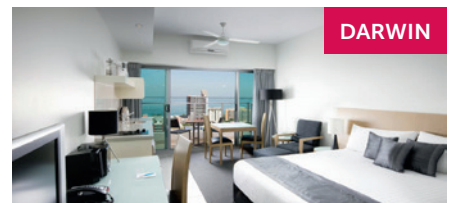

DARWIN

Mantra Pandanas

SmartSTAY complimentary inclusions:

- ✓ Breakfast daily
- ✓ Wi-Fi internet access
- ✓ Car parking for duration of stay