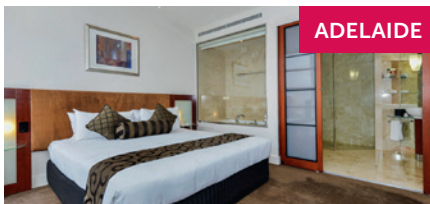

# Australia and New Zealand SmartSTAY Hotels

ADELAIDE

Mantra Hindmarsh Square

SmartSTAY complimentary inclusions:

- ✓ Breakfast daily
- ✓ Wi-Fi internet access
- ✓ 20% discount off food & beverage (excl. mini bar and room service)