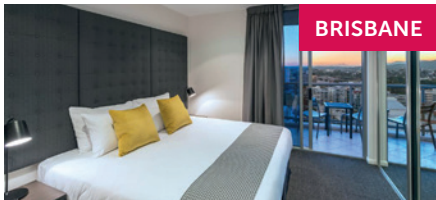

BRISBANE

Mantra on Edward

SmartSTAY complimentary inclusions:

- ✓ Breakfast daily
- ✓ Wi-Fi internet access
- ✓ 6pm day of arrival cancellation policy