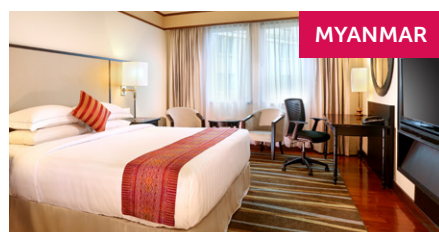

PARKROYAL Yangon, Myanmar