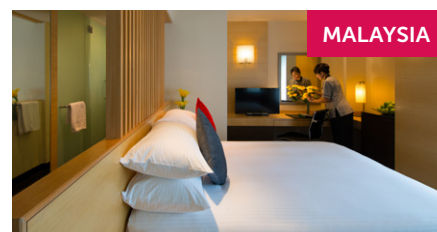

PARKROYAL Kuala Lumpur, Malaysia