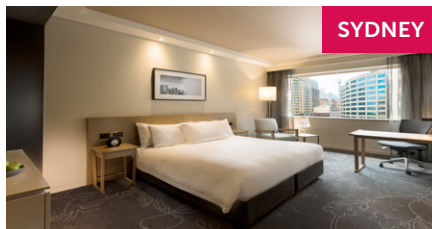

PARKROYAL Darling Harbour, Sydney