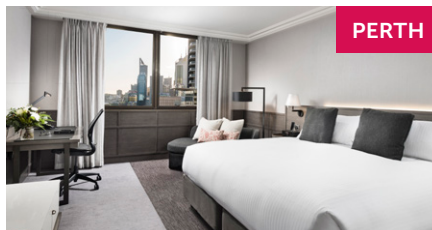

Australia

Pan Pacific Perth