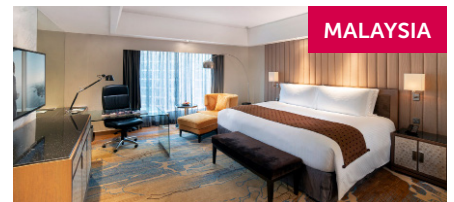

MALAYSIA

InterContinental Kuala Lumpur

SmartSTAY complimentary inclusions:

- ✓ Breakfast daily
- ✓ Wi-Fi internet access
- ✓ Bonus 400 IHG One Reward Points per stay