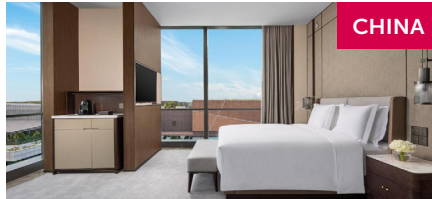

Crowne Plaza Shanghai Hongqiao

SmartSTAY complimentary inclusions:

- ✓ Breakfast daily
- ✓ Wi-Fi internet access
- ✓ Bonus 400 IHG One Reward Points per stay