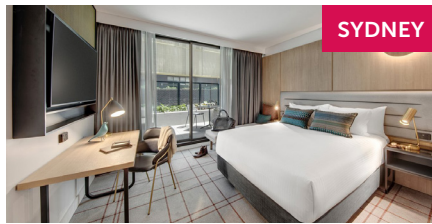

smartstay

Australia Wide Deals

Swissôtel Sydney

SmartSTAY inclusions are:

- ✓ Breakfast daily
- ✓ Wi-Fi internet access
- ✓ Room upgrade
- ✓ Late check-out until 4pm (subject to availability on day of check-out)