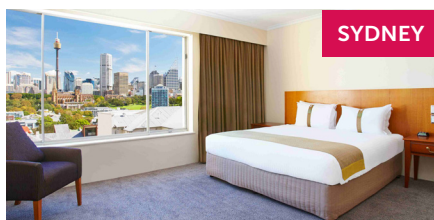

SYDNEY

Holiday Inn Potts Point Sydney

SmartSTAY inclusions are:

- ✓ Breakfast daily
- ✓ Wi-Fi internet access
- ✓ BONUS 400 IHG One Reward Points per stay