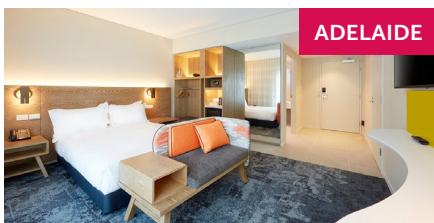

smartstay

Australia Wide Deals

Enjoy terrific free extras every time you book hotels with SmartSTAY, part of Corporate Traveller's Travelsmart program*.

Increase your comfort, convenience and productivity every time you check in to one of Corporate Traveller's SmartSTAY accommodation partners. Whether you want to kick back after a day on the road or stay productive in your downtime, you can take advantage of a minimum of four free value added amenities at more than 9000 hotels worldwide.

Your free value adds include Wi-Fi, breakfast, 24H cancellation prior to arrival plus a fourth complimentary benefit e.g.

- Upgrades on arrival
- Late check-out until 4pm
- Early check-in from 9am
- Car Parking
- Food and beverage credits with hotel restaurants
- Bonus loyalty points

ADELAIDE

Holiday Inn Express Adelaide City Centre

SmartSTAY inclusions are:

- ✓ Breakfast daily
- ✓ Wi-Fi internet access
- ✓ BONUS 400 IHG One Reward Points per stay