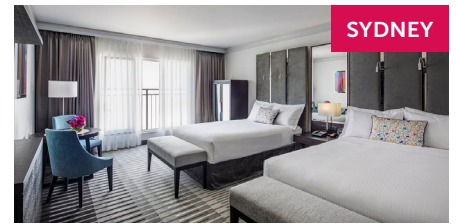

Intercontinental Sydney Double Bay

SmartSTAY inclusions are:

- ✓ Breakfast daily
- ✓ Wi-Fi internet access
- ✓ BONUS 400 IHG One Reward Points per stay