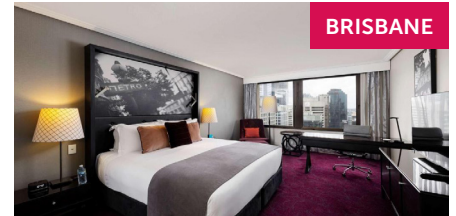

- ✓ Breakfast daily
- ✓ Wi-Fi internet access
- ✓ BONUS 400 IHG One Reward Points per stay

Adina Apartment Hotel Brisbane

SmartSTAY inclusions are:

- ✓ Breakfast daily
- ✓ Wi-Fi internet access
- ✓ Room upgrade (subject to availability on check-in)

Sofitel Brisbane Central

SmartSTAY inclusions are:

- ✓ Breakfast daily
- ✓ Wi-Fi internet access
- ✓ Room upgrade (subject to availability on check-in)

Peppers Gallery Hotel

SmartSTAY inclusions are:

- ✓ Breakfast daily
- ✓ Wi-Fi internet access
- ✓ Room upgrade

Vibe Darwin Waterfront

SmartSTAY inclusions are:

- ✓ Breakfast daily
- ✓ Wi-Fi internet access
- ✓ Room upgrade (subject to availability on check-in)

Vibe Hotel Hobart

SmartSTAY inclusions are:

- ✓ Breakfast daily
- ✓ Wi-Fi internet access
- ✓ Room upgrade (subject to availability on check-in)