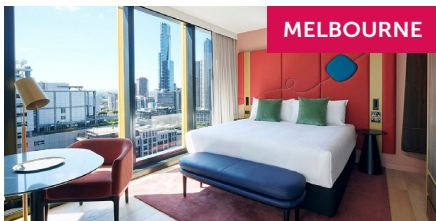

Pan Pacific Melbourne

SmartSTAY inclusions are:

- ✓ Breakfast daily
- ✓ Wi-Fi internet access
- ✓ Room upgrade (subject to availability on check-in)

Voco Melbourne Central

SmartSTAY inclusions are:

- ✓ Breakfast daily
- ✓ Wi-Fi internet access
- ✓ BONUS 400 IHG One Reward Points per stay

smartstay

Australia Wide Deals

MELBOURNE

Quincy Hotel Melbourne

SmartSTAY inclusions are:

- ✓ Breakfast daily
- ✓ Wi-Fi internet access
- ✓ Room upgrade (subject to availability on check-in)

NEWCASTLE

Novotel Newcastle Beach