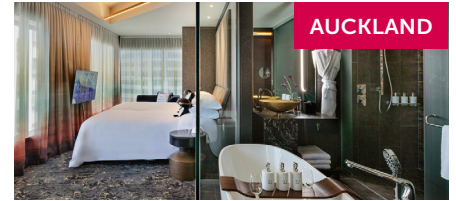

SO/ Sofitel Auckland
SmartStay complimentary inclusions:

- ✓ Breakfast daily
- ✓ Wi-Fi internet access
- ✓ Early check-in from 9am (subject to availability on day of arrival)