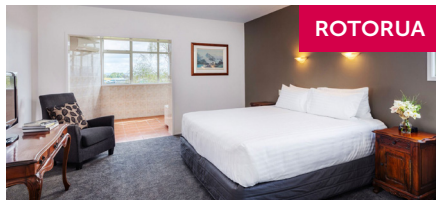

ROTORUA

Arawa Park Hotel Rotorua
SmartStay complimentary inclusions:

- ✓ Breakfast daily
- ✓ Wi-Fi internet access
- ✓ 20% discount on food and beverage at the hotel (excluding mini-bar)